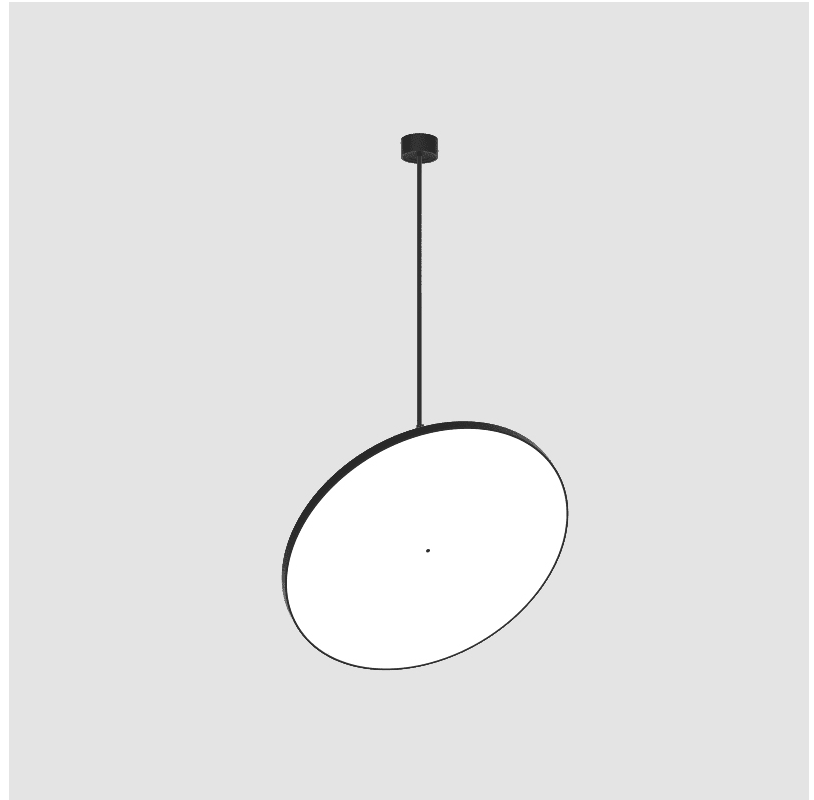

GENERAL

Series: Sign Diva Flex
Subseries: Sign Diva Flex
Brand: Prolicht
Division: Architectural
Mounting Type: Suspension
Mounting Location: Ceiling
Subcategory: Pendant

PHYSICAL

Shape: Round
Diameter (mm): 1100
Diameter (in): 43 ⁵ / ₁₆
Height (mm): 1620
Height (in): 63 ³ / ₄
Light Distribution: Adjustable / Direct
Weight (kg): 15.3
Weight (lbs): 33.66
Diffuser: PMMA - Opal / Micro-Prism / Sparkling Secret / Vintage Industrial
Fixture Finish: SSR / BKV / CWI / CRY / HAB / UFT / ITA / RUA / FTG / MYG / LOD / PUS / FRO / FUP / KIA / POP / BLS / SPG / MEY / GOH / GUM / CHC / COM / ABZ / JAG / OBR / MOS / ROR
Fixture Material: Extruded Aluminum / Steel

Adjustability: Rotational 170°; Tilt 90°
--

RATINGS AND CERTIFICATIONS

Certified By: Certified for North American Standards
IP rating: IP20

SIGN DIVA FLEX SUSPENSION

A30860-

PROJECT	_____
TYPE	_____
SPECIFIER	_____
QUANTITY	_____
DATE	_____