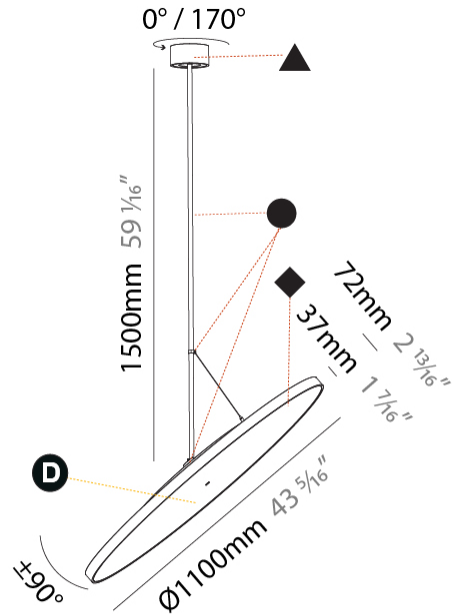

GENERAL

Series: Sign Diva Flex
Subseries: Sign Diva Flex
Brand: Prolicht
Division: Architectural
Mounting Type: Suspension
Mounting Location: Ceiling
Subcategory: Pendant

PHYSICAL

Shape: Round
Diameter (mm): 1100
Diameter (in): 43 ⁵ / ₁₆
Height (mm): 1620
Height (in): 63 ³ / ₄
Light Distribution: Adjustable / Direct
Weight (kg): 15.3
Weight (lbs): 33.66
Diffuser: PMMA - Opal / Micro-Prism / Sparkling Secret / Vintage Industrial
Fixture Finish: SSR / BKV / CWI / CRY / HAB / UFT / ITA / RUA / FTG / MYG / LOD / PUS / FRO / FUP / KIA / POP / BLS / SPG / MEY / GOH / GUM / CHC / COM / ABZ / JAG / OBR / MOS / ROR
Fixture Material: Extruded Aluminum / Steel

Adjustability: Rotational 170°; Tilt 90°
--

RATINGS AND CERTIFICATIONS

Certified By: Certified for North American Standards
IP rating: IP20

SIGN DIVA FLEX SUSPENSION

A30860-

PROJECT	_____
TYPE	_____
SPECIFIER	_____
QUANTITY	_____
DATE	_____

GENERAL

Series: Sign Diva Flex
 Subseries: Sign Diva Flex Korona
 Brand: Prolicht
 Division: Architectural
 Mounting Type: Suspension
 Mounting Location: Ceiling
 Subcategory: Pendant

PHYSICAL

Shape: Round
 Diameter (mm): 1100
 Diameter (in): 43 ⁵/₁₆
 Height (mm): 1620
 Height (in): 63 ³/₄
 Light Distribution: Adjustable / Direct
 Weight (kg): 15.5
 Weight (lbs): 34.1
 Diffuser: PMMA - Opal / Micro-Prism / Sparkling Secret / Vintage Industrial
 Fixture Finish: SSR / BKV / CWI / CRY / HAB / UFT / ITA / RUA / FTG / MYG / LOD / PUS / FRO / FUP / KIA / POP / BLS / SPG / MEY / GOH / GUM / CHC / COM / ABZ / JAG / OBR / MOS / ROR
 Fixture Material: Extruded Aluminum / Steel