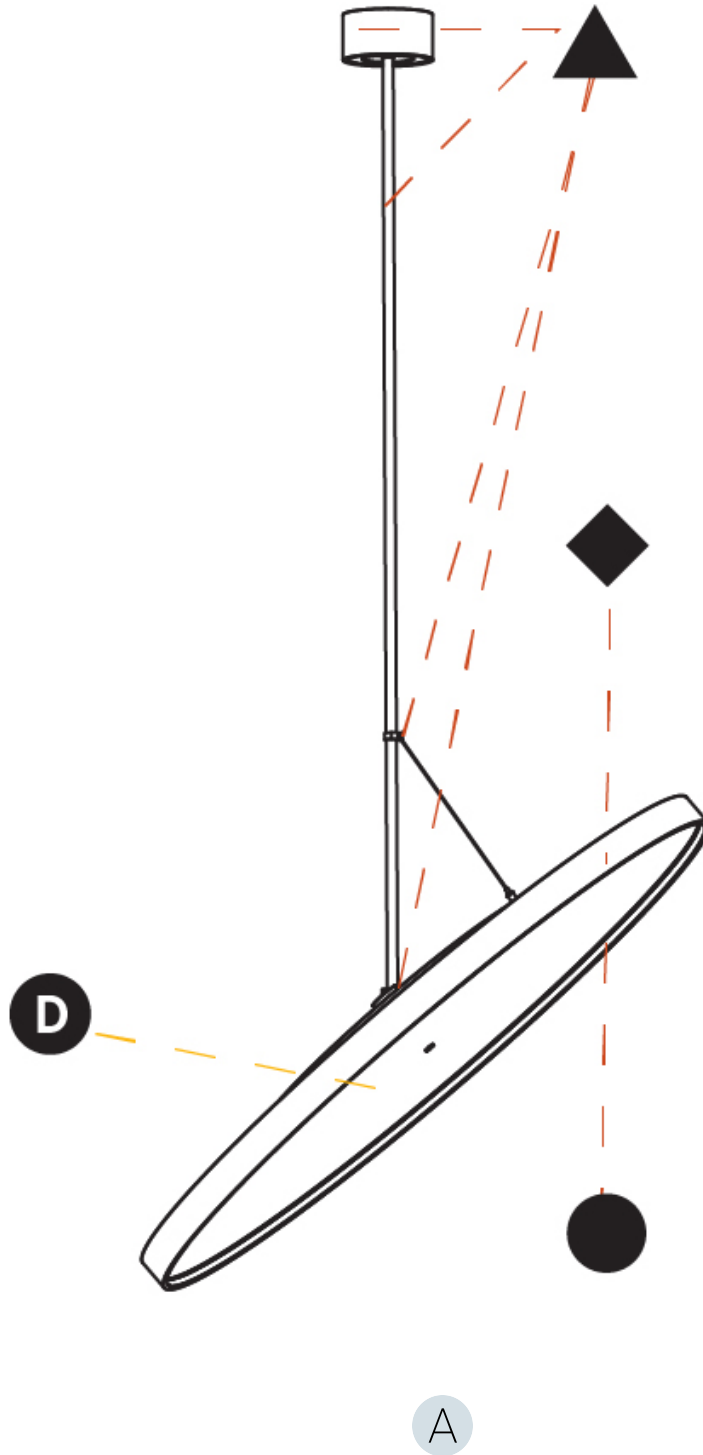

Adjustability: Rotational 170°; Tilt 90°

RATINGS AND CERTIFICATIONS

Certified By: Certified for North American Standards
 IP rating: IP20

SIGN DIVA FLEX KORONA SUSPENSION

A30870-

PROJECT	_____
TYPE	_____
SPECIFIER	_____
QUANTITY	_____
DATE	_____